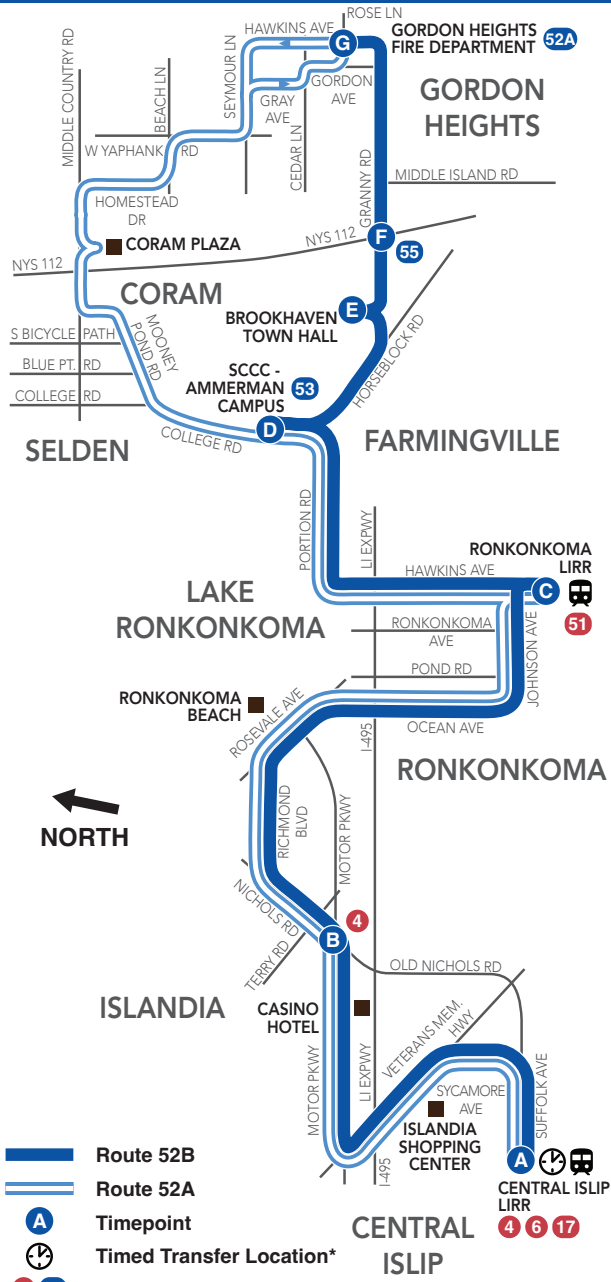

Refer to **Route 52A**
schedule.

Check timetables in this brochure for exact schedules.

52B Central Islip LIRR to Gordon Heights

ROUTE MAP

WEEKDAYS Eastbound

Towards Gordon Heights

WEEKDAYS Westbound

Towards Central Islip LIRR

- █ Route 52B
- ▬▬▬ Route 52A
- A Timepoint
- ⌚ Timed Transfer Location*
- 4 55 Available Transfers
- Ⓜ LIRR Station
- Point of Interest

*Schematic map.
Not to scale.
Timed transfers may not be available to all routes.

* Trips in **BLUE ITALIC TEXT** are served by Route 52A via Coram Plaza. PM times are in **BOLD TEXT**.

Gordon Heights Fire Department	Coram Granny Rd / NYS 112	Farmingville Brookhaven Town Hall	Selden SCCC - Ammerman Campus	Ronkonkoma LIRR	Islandia Nichols Rd / Motor Pkwy	Central Islip LIRR
G	F	E	D	C	B	A
5:05	5:10	5:14	5:24	5:39	5:51	6:05
*5:30	-	-	5:53	6:08	6:20	6:35
6:05	6:10	6:14	6:24	6:39	6:51	7:05
*6:30	-	-	6:53	7:08	7:20	7:35
*7:05	7:10	7:14	7:24	7:39	7:51	8:05
*7:30	-	-	7:53	8:08	8:20	8:35
8:05	8:10	8:14	8:24	8:39	8:51	9:05
*8:30	-	-	8:53	9:08	9:20	9:35
9:05	9:10	9:14	9:24	9:39	9:51	10:05
*9:30	-	-	9:53	10:08	10:20	10:35
10:05	10:09	10:14	10:23	10:38	10:51	11:06
*10:30	-	-	10:56	11:11	11:24	11:40
11:05	11:09	11:14	11:23	11:38	11:51	12:06
*11:30	-	-	11:56	12:11	12:24	12:40
12:05	12:09	12:14	12:23	12:38	12:51	1:06
*12:30	-	-	12:56	1:11	1:24	1:40
1:05	1:09	1:14	1:23	1:38	1:51	2:06
*1:30	-	-	1:56	2:11	2:24	2:40
2:05	2:09	2:14	2:23	2:38	2:51	3:06
*2:30	-	-	2:56	3:11	3:24	3:40
3:05	3:09	3:14	3:23	3:38	3:51	4:06
*3:30	-	-	3:53	4:08	4:23	4:40
4:05	4:10	4:14	4:24	4:39	4:53	5:10
*4:30	-	-	4:53	5:08	5:23	5:40
5:05	5:10	5:14	5:24	5:39	5:53	6:10
*5:30	-	-	5:53	6:08	6:23	6:40
6:05	6:10	6:14	6:24	6:39	6:53	7:10
*6:32	-	-	6:55	7:10	7:25	7:42
*7:35	-	-	7:56	8:11	8:24	8:40
*8:35	-	-	8:56	9:11	9:24	9:40
*9:35	-	-	9:56	10:11	10:24	10:40

* Trips in **BLUE ITALIC TEXT** are served by Route 52A via Coram Plaza. PM times are in **BOLD TEXT**.